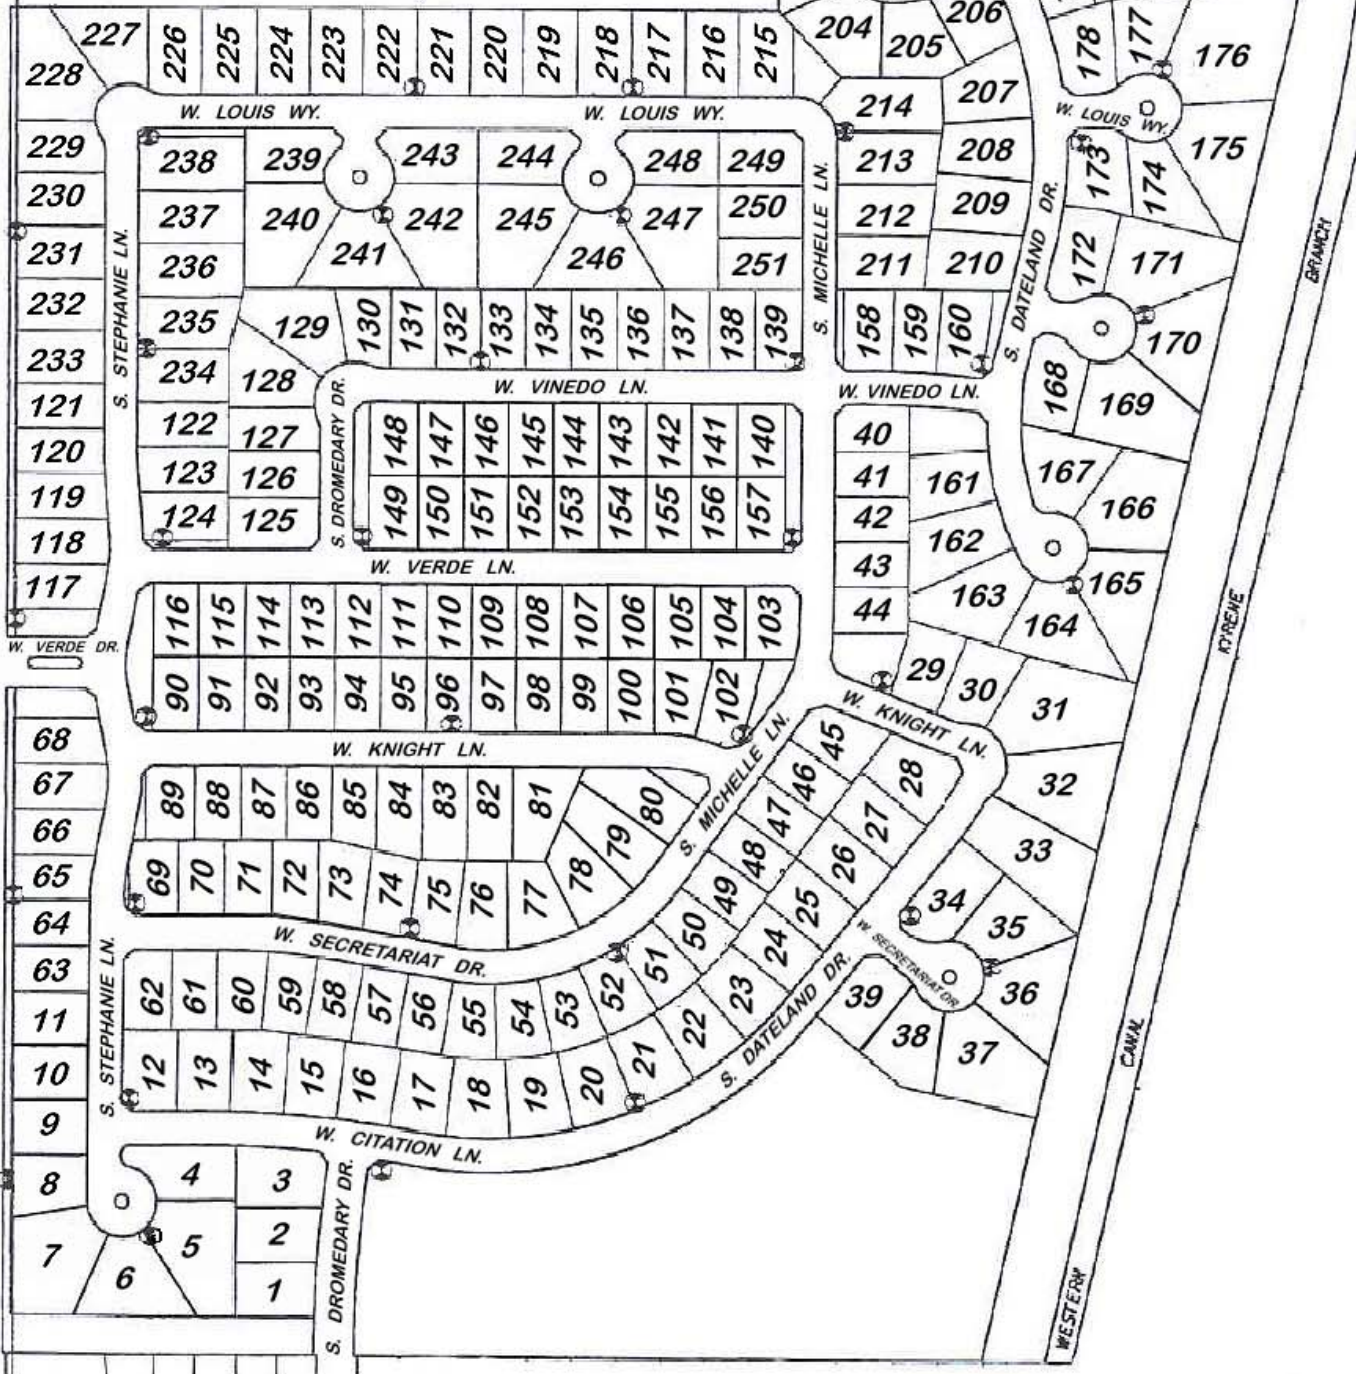

W. ELLIOT RD.

ALISANOS

Community Association Tempe, Arizona 85284

S. KYRENE RD.

S.P.R.R.

RY

BRANCH

KYRENE

CAVAL

WESTERN